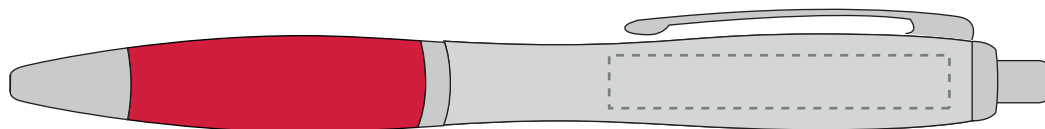

**PANTONE REFERENCE(S)**
 Full colour printing

ARTWORK SCALE 100%

ARTWORK SCALE 100%

Digital Print Area:

45mm x 7mm

Product Image for visualisation
- colours may vary

The dashed line is to demonstrate print area and will not appear on your printed item